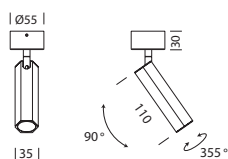

## SHINE SPOT

- alluminio

- aluminum

9351	M 2700K	W 3000K	N 4000K
<b>Power</b>	5.8W	5.8W	5.8W
<b>Nominal lumen</b>	515.0lm	555.0lm	555.0lm
<b>CRI</b>	>90	>90	>90
<b>Supply</b>	24Vdc	24Vdc	24Vdc

Item	Temperature	°Optic	Finish
<b>9351</b>	<b>M</b>	<b>15</b>	<b>-BO</b>
	<b>W</b>	<b>36</b>	<b>-BV</b>
	<b>N</b>		<b>-NO</b>
			<b>-OR</b>
			<b>-TI</b>

**Driver 24Vdc in tensione in remoto**

Remote constant voltage drivers 24Vdc

Item	items powerable	Power	IP	Dimensions	Dimming
<b>1A0150</b>	1-2	30W	IP20	154x50x14	ON-OFF
<b>1A1910</b>	1-4	60W	IP20	185x63,5x22	ON-OFF
<b>1A1476</b>	1-7	100W	IP20	177x56,4x17,2	ON-OFF
<b>1A2168</b>	1-7	100W	IP20	190x65x22	PUSH   DALI
<b>1A1999</b>	1-7	100W	IP20	201x63x30	L-C

**Centraline dimmerabili in remoto**

Remote dimmable controllers

Item	Power	IP	Dimensions	Dimming
<b>1A0837/24</b>	144W	IP20	132x22x20	PUSH   DALI   1-10V
<b>1A0838/24</b>	288W	IP20	164x38x25	PUSH   DALI   0.1-10V